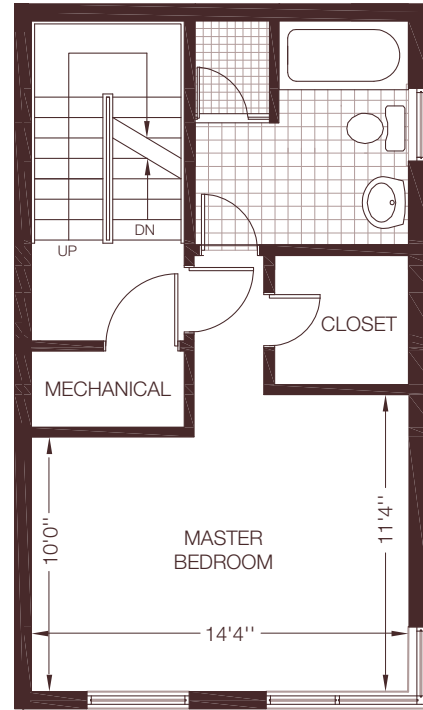

ground floor

second floor

third floor

tc-2B+D

Units 17, 22, 23 and 28
Two Bedroom with Den

space	1227 sq.ft.
garden terrace	88 sq.ft.
rooftop terrace	150 sq.ft.
total	1465 sq.ft.

rooftop terrace