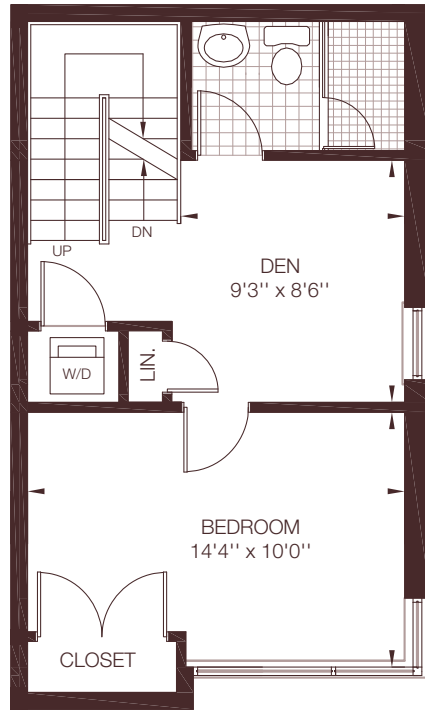

ground floor

second floor

third floor

tc-2B+D

Units 17, 22, 23 and 28
Two Bedroom with Den

space	1227 sq.ft.
garden terrace	88 sq.ft.
rooftop terrace	150 sq.ft.
total	1465 sq.ft.

rooftop terrace