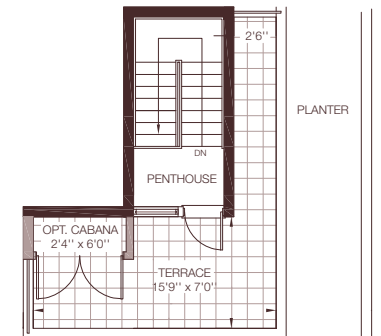

ground floor

second floor

third floor

tc-2B+D

Units 17, 22, 23 and 28
Two Bedroom with Den

space	1227 sq.ft.
garden terrace	88 sq.ft.
rooftop terrace	150 sq.ft.
total	1465 sq.ft.

rooftop terrace